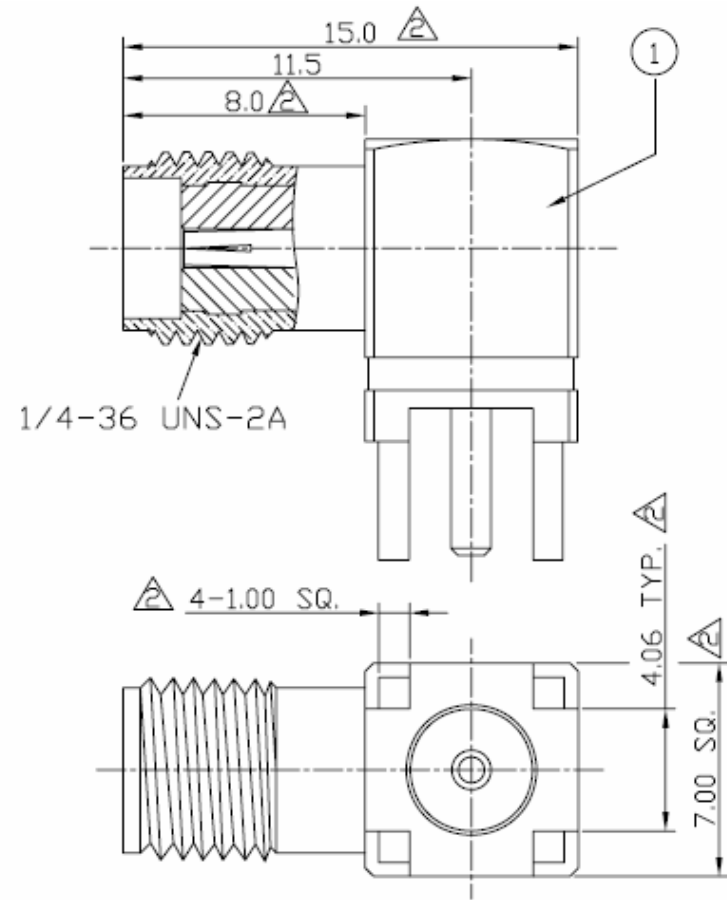

Scale:3:1

1	TRAY	1/50	PET	NONE
	INSULATOR	1	TEFLON	NONE
	BODY	1	BRASS	GOLD PLATED
	CONTACT	1	BERYLLIUM COPPER	GOLD PLATED
	INSULATOR	1	TEFLON	NONE
	BODY	1	BRASS	GOLD PLATED
NO.	DESCRIPTION	QT'Y	MATERIAL	FINISH