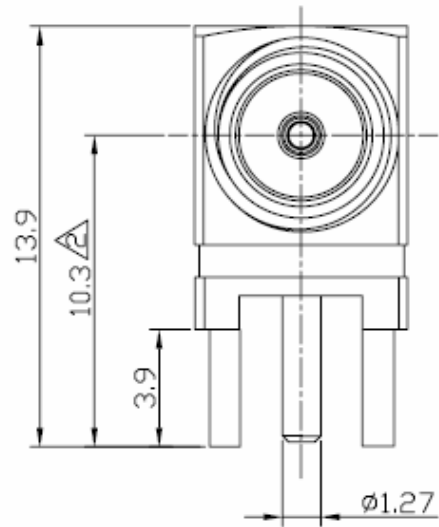

Scale:3:1

1	TRAY	1/50	PET	NONE
	INSULATOR	1	TEFLON	NONE
	BODY	1	BRASS	GOLD PLATED
	CONTACT	1	BERYLLIUM COPPER	GOLD PLATED
	INSULATOR	1	TEFLON	NONE
	BODY	1	BRASS	GOLD PLATED
NO.	DESCRIPTION	QT'Y	MATERIAL	FINISH