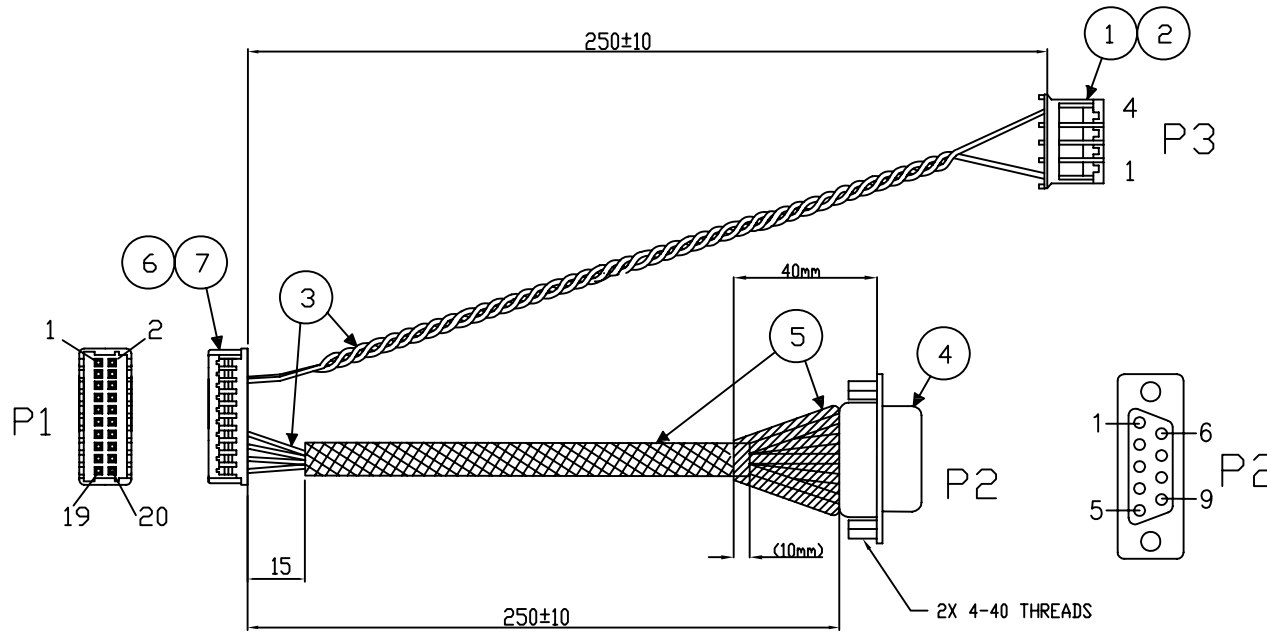

CABLE-XT-20PIN-RS2-08-R  
MARKETING DRAWING

P1	COLOR	P2
11	WHITE	1
12	BROWN	6
13	ORANGE	2
14	YELLOW	7
15	GREEN	3
16	BLUE	8
17	VOILET	4
19	GRAY	5
5	RED	1
6	BLACK	4

ITEM	QTY	DESCRIPTION
1	2	TERMINAL, JWT A2001TOP-2
2	1	HOUSING 2.00mm, JWT A2001H02-4P
3	10	UL1571 28AWG
4	1	9P D-SUB, FEMALE (PANTONE 322C) CONTACT G/F
5	A/R	UL TUBE COLOR BLACK
6	10	TERMINAL, MOLEX 50516-8041
7	1	Housing 1.25mm, MOLEX 51127-2005

DIMENSIONS ARE IN MILLIMETERS

P/N: D16890-000