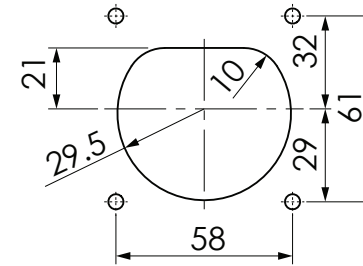

Mounting info

Part nr.	Description	Material
1	Cap	PA GF
2	Sealing pad	EPDM
3	Power housing	PA V0
4	Bottom plate	PA V0

EV OUTLET
P/N 32001
Date: 15-07-2015

www.ratio-electric.com