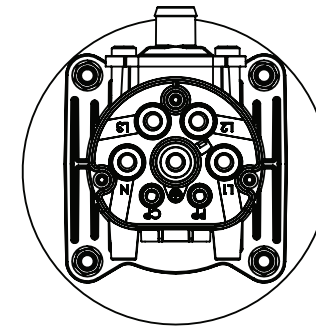

Mounting info

Part nr.	Description	Material
1	Cap	PA GF
2	Sealing pad	EPDM
3	Power housing	PA V0
4	Bottom plate	PA V0

EV OUTLET
P/N 32001
Date: 15-07-2015

www.ratio-electric.com