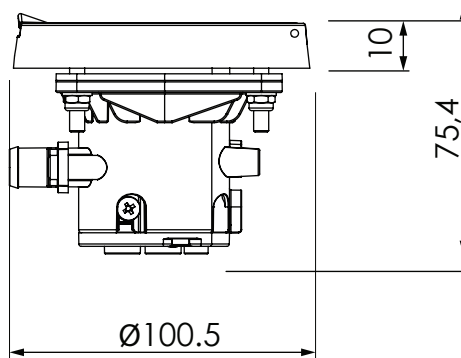

Mounting info

Part nr.	Description	Material
1	Cap	PA GF
2	Sealing pad	EPDM
3	Power housing	PA V0
4	Bottom plate	PA V0

EV OUTLET
P/N 32001
Date: 15-07-2015

www.ratio-electric.com